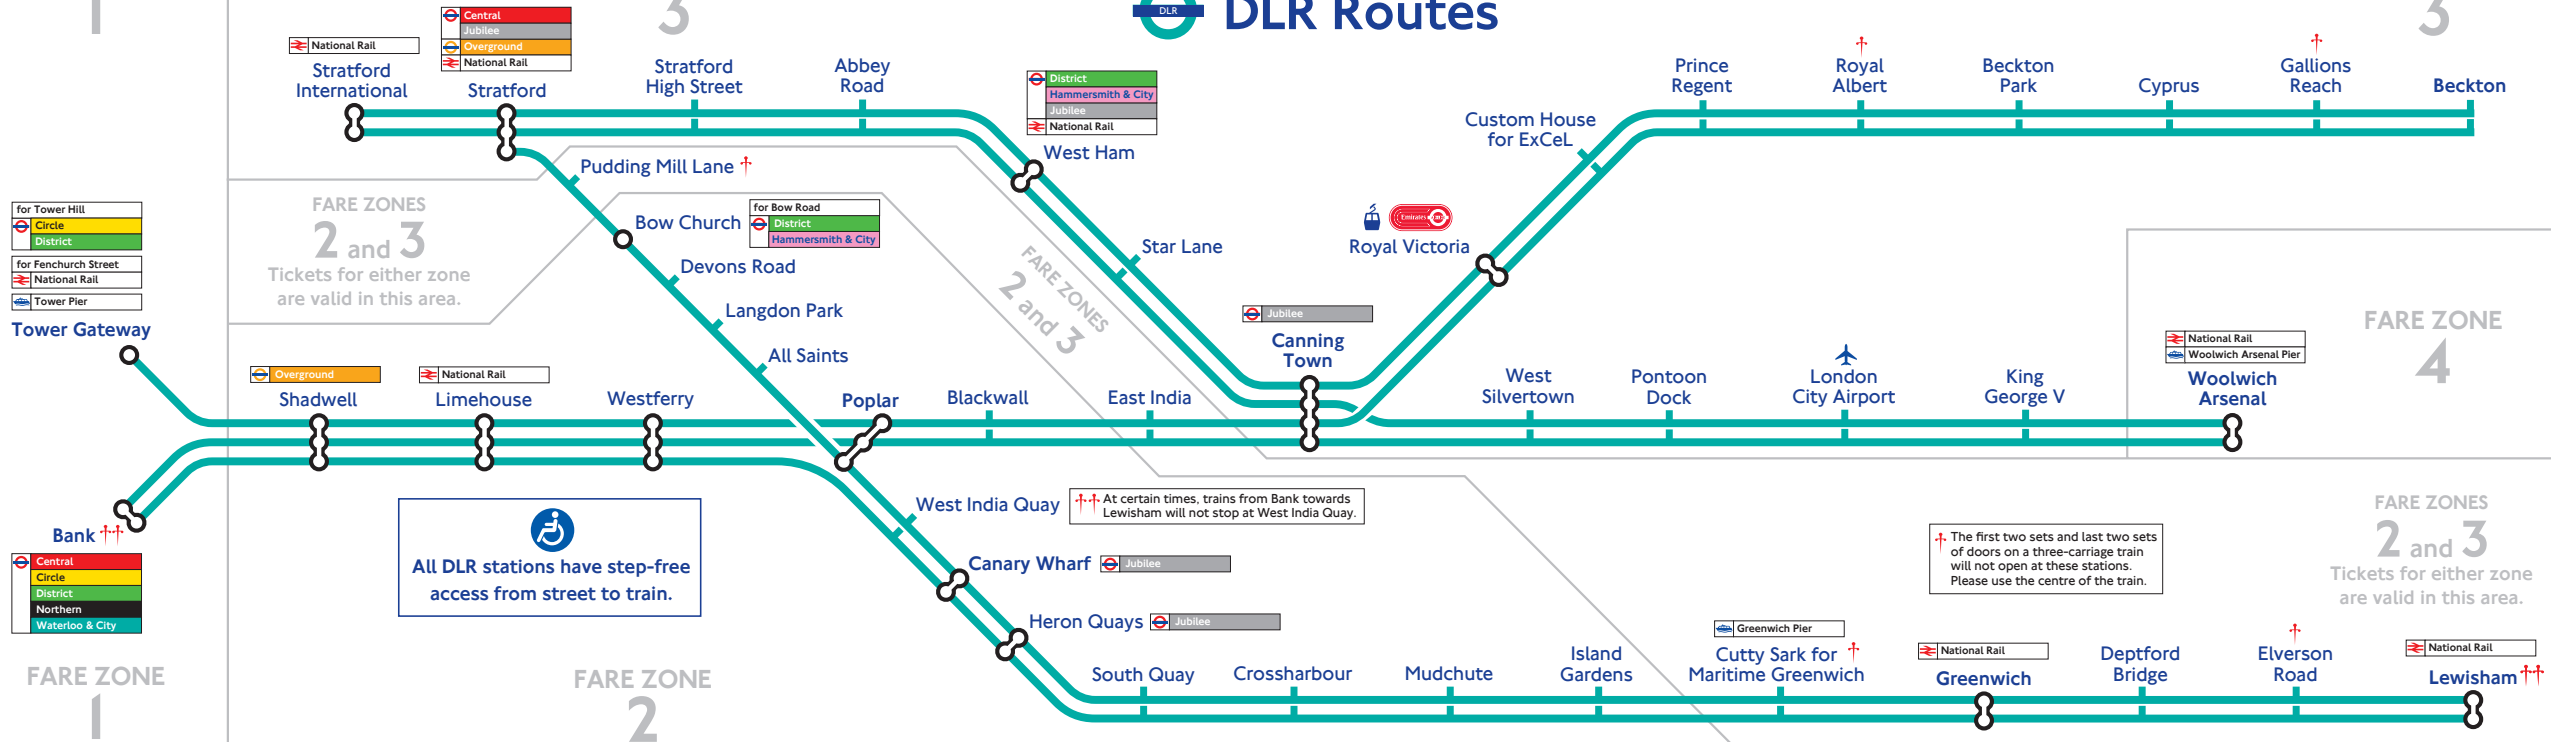

FARE ZONE 1

FARE ZONE 3

FARE ZONE 3

DLR Routes

FARE ZONES 2 and 3
 Tickets for either zone are valid in this area.

FARE ZONES 2 and 3

FARE ZONE 4

FARE ZONES 2 and 3
 Tickets for either zone are valid in this area.

All DLR stations have step-free access from street to train.

†† At certain times, trains from Bank towards Lewisham will not stop at West India Quay.

† The first two sets and last two sets of doors on a three-carriage train will not open at these stations. Please use the centre of the train.

- for Tower Hill
- Circle
- District
- for Fenchurch Street
- National Rail
- Tower Pier

Tower Gateway

- Central
- Circle
- District
- Northern
- Waterloo & City

FARE ZONE 1

FARE ZONE 2

1

2

3